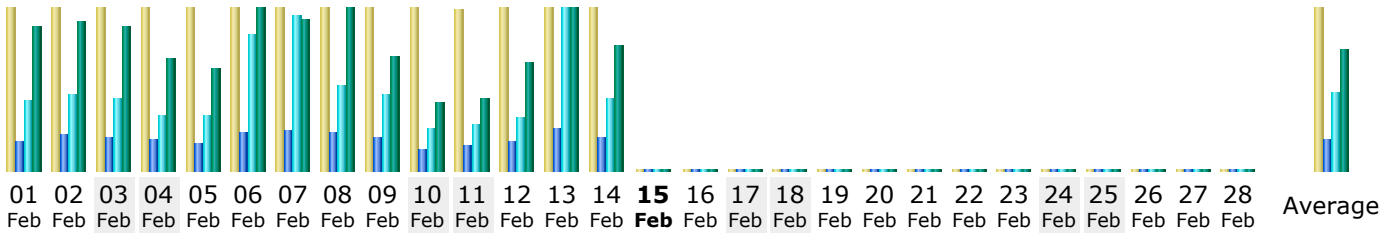

Last Update: 15 Feb 2007 - 04:20

Reported period: Feb 2007 OK

Summary

Reported period	Month Feb 2007				
First visit	01 Feb 2007 - 00:02				
Last visit	14 Feb 2007 - 23:49				
	Unique visitors	Number of visits	Pages	Hits	Bandwidth
Viewed traffic *	213	1754 (8.23 visits/visitor)	5080 (2.89 pages/visit)	13346 (7.6 hits/visit)	69.22 MB (40.41 KB/visit)
Not viewed traffic *			2466	4624	7.90 MB

* Not viewed traffic includes traffic generated by robots, worms, or replies with special HTTP status codes.

Monthly history

Month	Unique visitors	Number of visits	Pages	Hits	Bandwidth
Jan 2007	516	3734	12446	34564	173.60 MB
Feb 2007	213	1754	5080	13346	69.22 MB
Mar 2007	0	0	0	0	0
Apr 2007	0	0	0	0	0
May 2007	0	0	0	0	0
Jun 2007	0	0	0	0	0
Jul 2007	0	0	0	0	0
Aug 2007	0	0	0	0	0
Sep 2007	0	0	0	0	0
Oct 2007	0	0	0	0	0
Nov 2007	0	0	0	0	0
Dec 2007	0	0	0	0	0
Total	729	5488	17526	47910	242.83 MB

Days of month

Day	Number of visits	Pages	Hits	Bandwidth
01 Feb 2007	129	323	789	5.53 MB
02 Feb 2007	128	392	847	5.68 MB
03 Feb 2007	118	375	820	5.51 MB
04 Feb 2007	118	349	619	4.25 MB
05 Feb 2007	121	295	605	3.88 MB
06 Feb 2007	130	421	1536	6.30 MB
07 Feb 2007	126	453	1761	5.75 MB
08 Feb 2007	138	422	952	7.34 MB
09 Feb 2007	131	375	847	4.38 MB
10 Feb 2007	123	241	459	2.56 MB
11 Feb 2007	116	272	525	2.71 MB
12 Feb 2007	123	317	603	4.15 MB
13 Feb 2007	131	478	2174	6.43 MB
14 Feb 2007	122	367	809	4.75 MB
15 Feb 2007	0	0	0	0
16 Feb 2007	0	0	0	0
17 Feb 2007	0	0	0	0
18 Feb 2007	0	0	0	0
19 Feb 2007	0	0	0	0
20 Feb 2007	0	0	0	0
21 Feb 2007	0	0	0	0
22 Feb 2007	0	0	0	0
23 Feb 2007	0	0	0	0
24 Feb 2007	0	0	0	0
25 Feb 2007	0	0	0	0
26 Feb 2007	0	0	0	0
27 Feb 2007	0	0	0	0
28 Feb 2007	0	0	0	0
Average	116.93	338.67	889.73	4.61 MB
Total	1754	5080	13346	69.22 MB