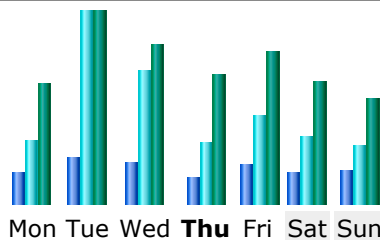

Days of week