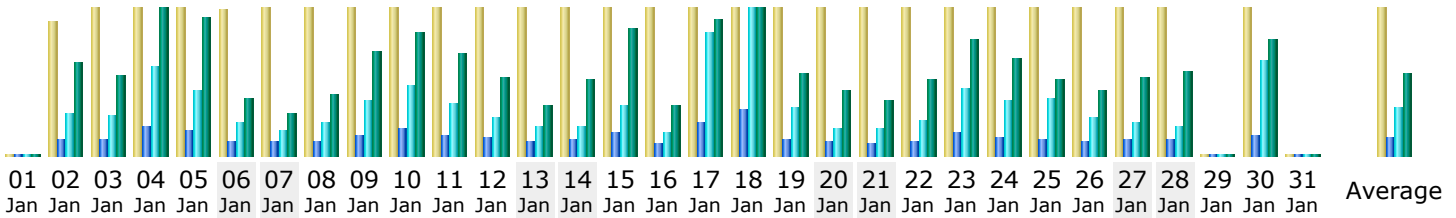

Last Update: 02 Feb 2007 - 04:28

Reported period:

Summary

Reported period	Month Jan 2007				
First visit	02 Jan 2007 - 05:35				
Last visit	30 Jan 2007 - 23:46				
	Unique visitors	Number of visits	Pages	Hits	Bandwidth
Viewed traffic *	516	3734 (7.23 visits/visitor)	12446 (3.33 pages/visit)	34564 (9.25 hits/visit)	173.60 MB (47.6 KB/visit)
Not viewed traffic *			5542	10613	19.24 MB

* Not viewed traffic includes traffic generated by robots, worms, or replies with special HTTP status codes.

Monthly history

Month	Unique visitors	Number of visits	Pages	Hits	Bandwidth
Jan 2007	516	3734	12446	34564	173.60 MB
Feb 2007	29	129	323	789	5.53 MB
Mar 2007	0	0	0	0	0
Apr 2007	0	0	0	0	0
May 2007	0	0	0	0	0
Jun 2007	0	0	0	0	0
Jul 2007	0	0	0	0	0
Aug 2007	0	0	0	0	0
Sep 2007	0	0	0	0	0
Oct 2007	0	0	0	0	0
Nov 2007	0	0	0	0	0
Dec 2007	0	0	0	0	0
Total	545	3863	12769	35353	179.14 MB

Days of month

Day	Number of visits	Pages	Hits	Bandwidth
01 Jan 2007	0	0	0	0
02 Jan 2007	109	375	960	6.26 MB
03 Jan 2007	139	395	919	5.36 MB
04 Jan 2007	156	668	2075	12.94 MB
05 Jan 2007	155	546	1491	9.30 MB
06 Jan 2007	119	329	763	3.74 MB
07 Jan 2007	137	306	566	2.86 MB
08 Jan 2007	132	324	743	4.09 MB
09 Jan 2007	144	476	1256	6.92 MB
10 Jan 2007	140	595	1597	8.20 MB
11 Jan 2007	143	465	1215	6.84 MB
12 Jan 2007	136	445	843	5.26 MB
13 Jan 2007	129	331	661	3.36 MB
14 Jan 2007	138	379	676	5.13 MB
15 Jan 2007	140	541	1175	8.51 MB
16 Jan 2007	125	263	537	3.37 MB
17 Jan 2007	136	756	2859	9.20 MB
18 Jan 2007	138	1087	4454	11.14 MB
19 Jan 2007	127	367	1123	5.51 MB
20 Jan 2007	132	326	641	4.40 MB
21 Jan 2007	124	289	609	3.60 MB
22 Jan 2007	125	341	806	5.17 MB
23 Jan 2007	134	511	1578	7.82 MB
24 Jan 2007	131	426	1276	6.48 MB
25 Jan 2007	134	373	1288	5.14 MB
26 Jan 2007	127	337	852	4.41 MB
27 Jan 2007	126	354	764	5.18 MB
28 Jan 2007	129	362	652	5.68 MB
29 Jan 2007	0	0	0	0
30 Jan 2007	129	479	2185	7.76 MB
31 Jan 2007	0	0	0	0
Average	120.45	401.48	1114.97	5.60 MB
Total	3734	12446	34564	173.60 MB